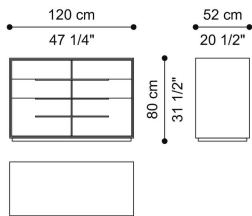

## DESCRIPTION

Structure in multilayer wood with Tay Veneered Dyed Smokey Grey or Canaletto Walnut Veneered, assembled at 45°. Internal perimeter of the aluminium structure varnished in Black Chrome finishing, with 25 x 10 mm decorative tubular insert.

## DIMENSIONS

### DRAWER UNIT 3 DRAWERS F.NOS.322.A

L 120 D 52 H 80 CM

### DRAWER UNIT 2 DRAWERS F.NOS.321.A

L 120 D 52 H 80 CM

---

HANDLES/DETAILS

**METAL**

Metal Black Chrome  
- Glossy

Metal Brushed  
Bronze

---