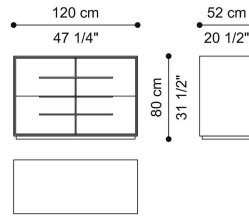

Drawers with handles in 25 x 10 mm aluminium tubing, varnished in Black Chrome or Brushed Bronze finishing.

Inner cover in anthracite microfibre.

Base in multilayer wood with matt Black Lacquered finishing.

## DIMENSIONS

### DRAWER UNIT 3 DRAWERS F.NOS.322.A

L 120 D 52 H 80 CM

### DRAWER UNIT 2 DRAWERS F.NOS.321.A

L 120 D 52 H 80 CM

---

HANDLES/DETAILS

**METAL**

Metal Black Chrome  
- Glossy

Metal Brushed  
Bronze

---