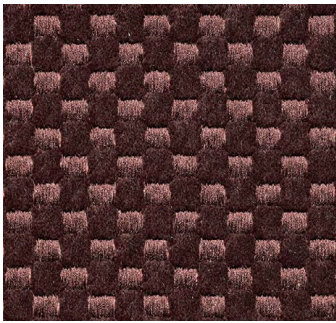

DAMIER

CAT. B - 100%PL

COL. BORDEAUX