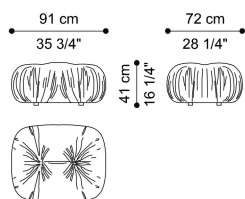

DIMENSIONS

POUF
F.BRM.561.A

L 91 D 72 H 41 CM

UPHOLSTERY

FABRIC / LEATHER

 [download the file in the product page](#)