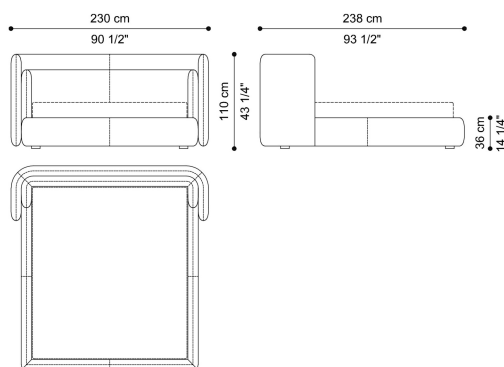

DESCRIPTION

Headboard composed of two volumes at different heights in solid fir wood, multilayer poplar wood and expansive polyurethane foam.

Internal and external part upholstered in fabric or leather from the collection.

BED
EXTERNAL HEADBOARD FOR MATTRESS 180X200
CM
F.MCM.315.A

L 230 D 238 H 110 CM

BED
EXTERNAL HEADBOARD FOR MATTRESS 200X200
CM
F.MCM.315.B

L 250 D 238 H 110 CM

BED
EXTERNAL HEADBOARD - KING SIZE FOR
MATTRESS 193X203 CM
F.MCM.315.K

L 243 D 241 H 110 CM

BED
EXTERNAL HEADBOARD - QUEEN SIZE FOR
MATTRESS 153X203 CM
F.MCM.315.Q

L 203 D 241 H 110 CM

BED
INTERNAL HEADBOARD + BED FRAME FOR
MATTRESS 180X200 CM
F.MCM.316.A

L 230 D 238 H 110 CM

BED
INTERNAL HEADBOARD + BED FRAME FOR
MATTRESS 200X200 CM
F.MCM.316.B

L 250 D 238 H 110 CM

BED
INTERNAL HEADBOARD + BED FRAME - KING SIZE
FOR MATTRESS 193X203 CM
F.MCM.316.K

L 243 D 241 H 110 CM

BED
INTERNAL HEADBOARD + BED FRAME - QUEEN
SIZE FOR MATTRESS 153X203 CM
F.MCM.316.Q