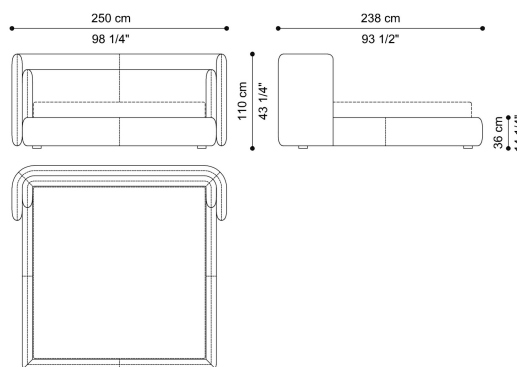

Bed frame in solid fir wood, Masonite and expansive polyurethane foam. Upholstery in fabric or leather from the collection.

Optional underbed container with lifting mechanism.

Mattress not included.

DIMENSIONS

BED
EXTERNAL HEADBOARD FOR MATTRESS 180X200
CM
F.MCM.315.A

L 230 D 238 H 110 CM

BED
EXTERNAL HEADBOARD FOR MATTRESS 200X200
CM
F.MCM.315.B

L 250 D 238 H 110 CM

BED
EXTERNAL HEADBOARD - KING SIZE FOR
MATTRESS 193X203 CM
F.MCM.315.K

L 243 D 241 H 110 CM

BED
EXTERNAL HEADBOARD - QUEEN SIZE FOR
MATTRESS 153X203 CM
F.MCM.315.Q

L 203 D 241 H 110 CM

BED
INTERNAL HEADBOARD + BED FRAME FOR
MATTRESS 180X200 CM
F.MCM.316.A

L 230 D 238 H 110 CM

BED
INTERNAL HEADBOARD + BED FRAME FOR
MATTRESS 200X200 CM
F.MCM.316.B

L 250 D 238 H 110 CM

BED
INTERNAL HEADBOARD + BED FRAME - KING SIZE
FOR MATTRESS 193X203 CM
F.MCM.316.K

L 243 D 241 H 110 CM

BED
INTERNAL HEADBOARD + BED FRAME - QUEEN
SIZE FOR MATTRESS 153X203 CM
F.MCM.316.Q