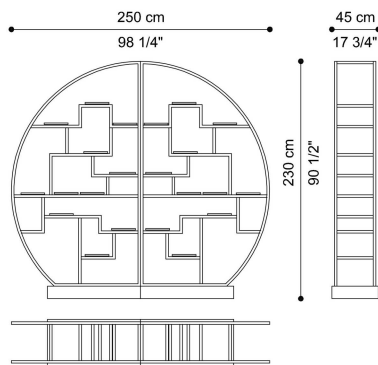

DIMENSIONS

BOOKCASE
STRUCTURE
F.PSY.241.A

BOOKCASE
SET OF 22 SHELVES + BASE
F.PSY.243.A

L 250 D 45 H 230 CM

STRUCTURE

METAL

**Metal Brushed
Bronze**

**Metal Black Chrome
- Glossy**