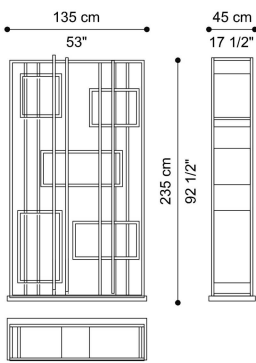

---

**DESCRIPTION**

Bookcase with 25 x 25 mm square tubular structure in metal, with Brushed Bronze or Black Chrome finishing.  
Base in multilayer wood with Tay Veneered Dyed Smokey Grey finishing.  
Cubes in multilayer wood with Tay Veneered Dyed Smokey Grey finishing, with different dimensions and distances.

---

**DIMENSIONS**

BOOKCASE  
STRUCTURE  
**F.MKT.241.A**

BOOKCASE  
SET OF 5 CUBIC SHELVES + BASE  
**F.MKT.243.A**

L 135 D 45 H 235 CM

---

STRUCTURE

**METAL**