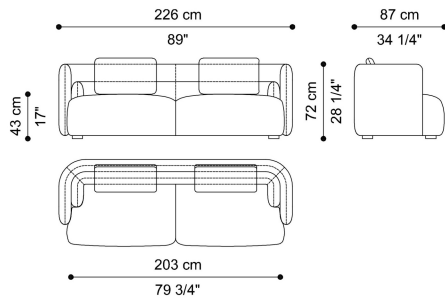

External backrest and seat upholstery in fabric or leather from the collection.

Internal backrest and 2 structural cushions 60 x 45 cm in fabric or leather from the collection.

Optional logo on the 2 structural cushions.

DIMENSIONS

2-SEATER SOFA
EXTERNAL BACKREST + SEAT
F.MCM.211.A

L 226 D 87 H 72 CM

2-SEATER SOFA
INTERNAL BACKREST
+ 2 CUSHIONS 60X45 CM
F.MCM.217.A

L 226 D 87 H 72 CM

UPHOLSTERY

FABRIC / LEATHER

 [download the file in the product page](#)