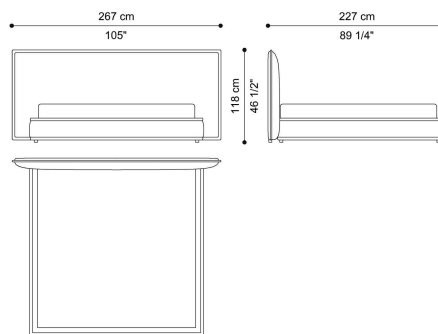

DIMENSIONS

BED
WITH SIDE PANELS FOR MATTRESS 180X200 CM
F.PIM.312.A

L 397 D 227 H 118 CM

BED
WITH SIDE PANELS FOR MATTRESS 200X200 CM
F.PIM.312.B

L 397 D 227 H 118 CM

BED
WITHOUT SIDE PANELS FOR MATTRESS 180X200
CM
F.PIM.312.C

L 267 D 227 H 118 CM

BED
WITHOUT SIDE PANELS FOR MATTRESS 200X200
CM
F.PIM.312.D

L 267 D 227 H 118 CM

BED
WITHOUT SIDE PANELS FOR MATTRESS 193X203
CM
F.PIM.312.J

L 267 D 230 H 118 CM

BED
WITH SIDE PANELS FOR MATTRESS 193X203 CM
F.PIM.312.K

L 397 D 230 H 118 CM

BED
WITHOUT SIDE PANELS FOR MATTRESS 153X203
CM
F.PIM.312.P

L 220 D 230 H 118 CM

BED
WITH SIDE PANELS FOR MATTRESS 153X203 CM
F.PIM.312.Q

L 350 D 230 H 118 CM

UPHOLSTERY

FABRIC / LEATHER