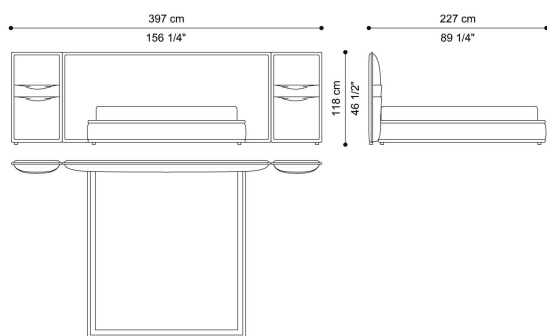

DESCRIPTION

Structure in poplar blockboard, HDF and variable thickness high density expansive polyurethane foam.
Upholstery in fabric or leather from the collection.
Removable lining.
Mattress not included.

DIMENSIONS

BED
WITH SIDE PANELS FOR MATTRESS 180X200 CM
F.PIM.312.A

L 397 D 227 H 118 CM

BED
WITH SIDE PANELS FOR MATTRESS 200X200 CM
F.PIM.312.B

L 397 D 227 H 118 CM

BED
WITHOUT SIDE PANELS FOR MATTRESS 180X200
CM
F.PIM.312.C

L 267 D 227 H 118 CM

BED
WITHOUT SIDE PANELS FOR MATTRESS 200X200
CM
F.PIM.312.D

L 267 D 227 H 118 CM

BED
WITHOUT SIDE PANELS FOR MATTRESS 193X203
CM
F.PIM.312.J

L 267 D 230 H 118 CM

BED
WITH SIDE PANELS FOR MATTRESS 193X203 CM
F.PIM.312.K

L 397 D 230 H 118 CM

BED
WITHOUT SIDE PANELS FOR MATTRESS 153X203
CM
F.PIM.312.P

L 220 D 230 H 118 CM

BED
WITH SIDE PANELS FOR MATTRESS 153X203 CM
F.PIM.312.Q

L 350 D 230 H 118 CM

UPHOLSTERY

FABRIC / LEATHER