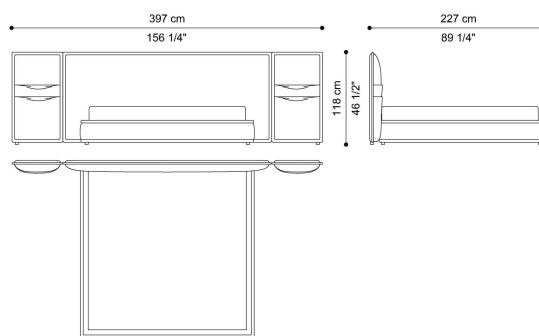

DESCRIPTION

Structure in poplar blockboard, HDF and variable thickness high density expansive polyurethane foam.
Upholstery in fabric or leather from the collection.
Removable lining.
Mattress not included.

DIMENSIONS

BED
WITH SIDE PANELS FOR MATTRESS 180X200 CM
F.PIM.312.A

L 397 D 227 H 118 CM

BED
WITH SIDE PANELS FOR MATTRESS 200X200 CM
F.PIM.312.B

L 397 D 227 H 118 CM

BED
WITHOUT SIDE PANELS FOR MATTRESS 180X200
CM
F.PIM.312.C

L 267 D 227 H 118 CM

BED
WITHOUT SIDE PANELS FOR MATTRESS 200X200
CM
F.PIM.312.D

L 267 D 227 H 118 CM

BED
WITHOUT SIDE PANELS FOR MATTRESS 193X203
CM
F.PIM.312.J

L 267 D 230 H 118 CM

BED
WITH SIDE PANELS FOR MATTRESS 193X203 CM
F.PIM.312.K

L 397 D 230 H 118 CM

BED
WITHOUT SIDE PANELS FOR MATTRESS 153X203
CM
F.PIM.312.P

L 220 D 230 H 118 CM

BED
WITH SIDE PANELS FOR MATTRESS 153X203 CM
F.PIM.312.Q

L 350 D 230 H 118 CM

UPHOLSTERY

FABRIC / LEATHER