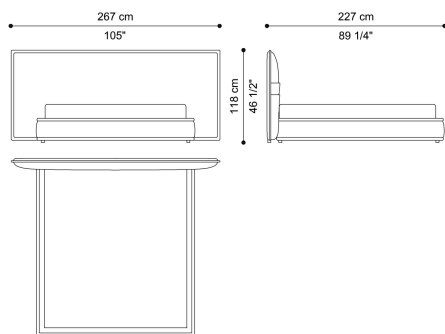

DIMENSIONS

BED
WITH SIDE PANELS FOR MATTRESS 180X200 CM
F.PIM.312.A

L 397 D 227 H 118 CM

BED
WITH SIDE PANELS FOR MATTRESS 200X200 CM
F.PIM.312.B

L 397 D 227 H 118 CM

BED
WITHOUT SIDE PANELS FOR MATTRESS 180X200
CM
F.PIM.312.C

L 267 D 227 H 118 CM

BED
WITHOUT SIDE PANELS FOR MATTRESS 200X200
CM
F.PIM.312.D

L 267 D 227 H 118 CM

BED
WITHOUT SIDE PANELS FOR MATTRESS 193X203
CM
F.PIM.312.J

L 267 D 230 H 118 CM

BED
WITH SIDE PANELS FOR MATTRESS 193X203 CM
F.PIM.312.K

L 397 D 230 H 118 CM

BED
WITHOUT SIDE PANELS FOR MATTRESS 153X203
CM
F.PIM.312.P

L 220 D 230 H 118 CM

BED
WITH SIDE PANELS FOR MATTRESS 153X203 CM
F.PIM.312.Q

L 350 D 230 H 118 CM

UPHOLSTERY

FABRIC / LEATHER