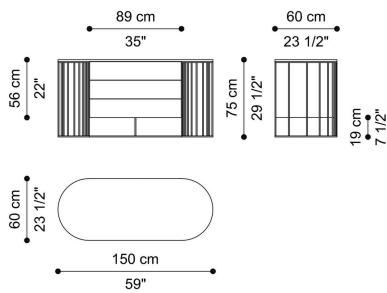

### DIMENSIONS

DRAWER UNIT

3 DRAWERS

**F.DOP.322.A**

L 150 D 60 H 75 CM

---

**STRUCTURE**

**WOOD**