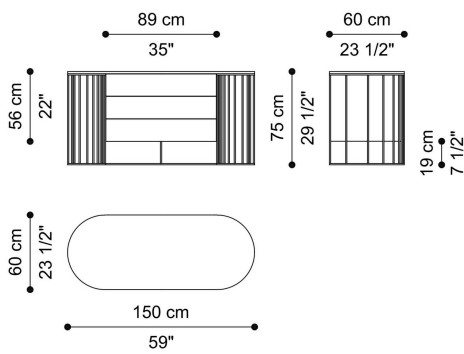

DOPPLER
NIGHT STORAGE UNITS

GIANFRANCO
FERRE
HOME

DESCRIPTION

Structure in multilayer wood with Tay Veneered Dyed Smokey Grey or Canaletto Walnut Veneered finishing.
Base in metal with matt Black finishing.
Inner lining in microfibre.

DIMENSIONS

DRAWER UNIT - 3 DRAWERS

F.DOP.322.A

L 150 D 60 H 75 CM

STRUCTURE

WOOD

Canaletto Walnut Veneered Wood

Canaletto Walnut -
Matt