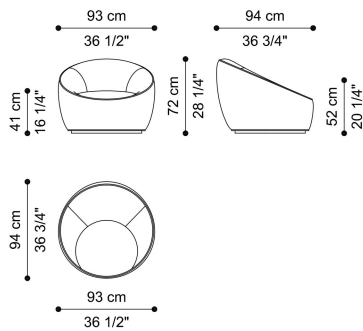

PICCADILLY
ARMCHAIRS

GIANFRANCO
FERRE
HOME

DESCRIPTION

Structure in poplar multilayer wood, elastic webbing, padded in variable thickness polyurethane foam and Dacron.
Upholstery in fabric or leather from the collection.
Swivel mechanism included.

DIMENSIONS

ARMCHAIR F.PIC.221.A

L 95 D 97 H 73 CM

UPHOLSTERY

FABRIC / LEATHER

[download the file in the product page](#)

ACCESSORIES

DECORATIVE CUSHIONS