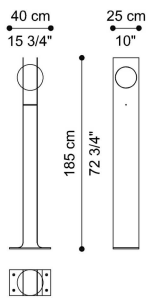

DESCRIPTION

Structure in aluminium with Black matt finishing. Shade in opaline glass.

DIMENSIONS

FLOOR LAMP
F.GLO.622.A

L 40 D 25 H 185 CM

STRUCTURE

METAL

Metal Black - Matt