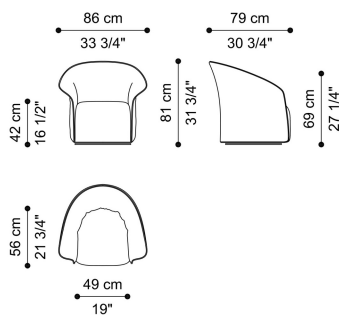

ARMCHAIR F.FUL.221.A

L 83 D 79 H 81 CM

OPTIONAL

SURCHARGE SWIVEL BASE F.FUL.801.AXX

UPHOLSTERY

FABRIC / LEATHER

[download the file in the product page](#)

ACCESSORIES