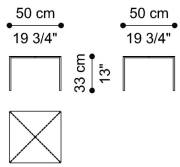

TIMES SQUARE
LOW TABLES

GIANFRANCO
FERRE
HOME

DESCRIPTION

Structure in iron with Brushed Bronze or Black matt finishing. Square or triangular top in brass with Bronzed Brass finishing, or in iron with Black (matt) finishing.

DIMENSIONS

LOW TABLE
MODULAR - SQUARE
F.TIM.232.A

L 50 D 50 H 33 CM

LOW TABLE
MODULAR - TRIANGULAR
F.TIM.232.B

L 50 D 50 H 33 CM

STRUCTURE

METAL

Metal Brushed
Bronze