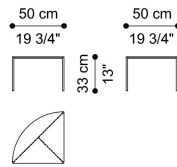

TIMES SQUARE
LOW TABLES

GIANFRANCO
FERRE
HOME

DESCRIPTION

Structure in iron with Brushed Bronze or Black matt finishing. Square or triangular top in brass with Bronzed Brass finishing, or in iron with Black (matt) finishing.

DIMENSIONS

LOW TABLE
MODULAR - SQUARE
F.TIM.232.A

L 50 D 50 H 33 CM

LOW TABLE
MODULAR - TRIANGULAR
F.TIM.232.B

L 50 D 50 H 33 CM

STRUCTURE

METAL

Metal Brushed
Bronze