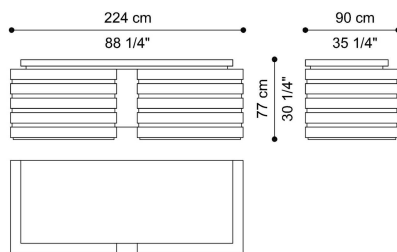

---

**DIMENSIONS**

DESK  
**F.SEN.413.A**

L 224 D 90 H 77 CM

---

**STRUCTURE/DRAWERS FRONT**

**WOOD**

Tay Veneered Dyed  
Smokey Grey - Matt