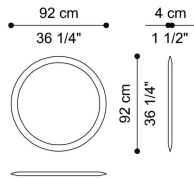

---

**DESCRIPTION**

Frame in solid beech wood dyed Smokey Grey, shaped with variable section, installed onto a panel with retractable pins. Support panel in shaped MDF, with back covered in anthracite microfibre.  
Mirror in the finishings from the collection.  
Wall mounting with hook integrated in the frame.

---

**DIMENSIONS**

MIRROR  
**F.WYN.521.A**

Ø 92 D 4 CM

---

**FRAME**

**WOOD**

Beech Wood Dyed  
Smokey Grey - Matt