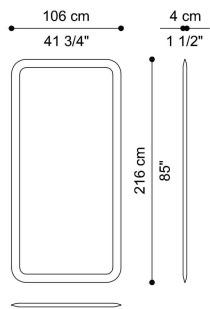

DESCRIPTION

Frame in solid beech wood dyed Smokey Grey, shaped in variable section, with irregular curves and finger joints.
Support panel in shaped MDF, with back covered in anthracite microfibre.
Mirror in the finishings from the collection.
Wall mounting with hook integrated in the frame.

DIMENSIONS

STANDING MIRROR

F.WYN.524.A

L 106 D 4 H 216 CM

FRAME

WOOD

Beech Wood Dyed
Smokey Grey - Matt

MIRROR