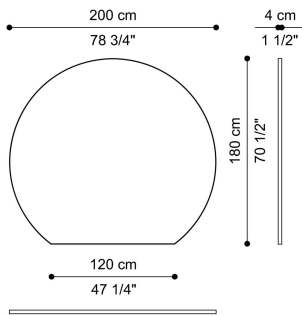

DESCRIPTION

Standing mirror with frame in iron, varnished in the finishings from the collection.
MDF panel with wall hooks on the back. Natural mirror.

DIMENSIONS

STANDING MIRROR
F.ROV.524.A

L 200 D 4 H 180 CM