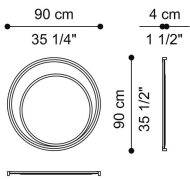

DESCRIPTION

Structure in multilayer poplar wood. Frame in metal with Brushed Bronze finishing.
Natural bevelled mirrors.

DIMENSIONS

MIRROR
F.CR2.521.A

Ø 90 D 4 CM

FRAME

METAL

**Metal Brushed
Bronze**