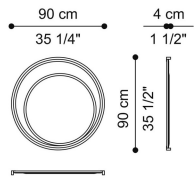

DESCRIPTION

Structure in multilayer poplar wood covered in leather from the collection.
Frame in metal with Brushed Bronze finishing. Natural bevelled mirror.

DIMENSIONS

MIRROR
F.CLL.521.A

Ø 90 D 4 CM

MIRROR
F.CLL.521.B

Ø 200 D 4 CM

FRAME

METAL

Metal Brushed
Bronze

MIRROR

MIRROR

Natural Mirror

UPHOLSTERY