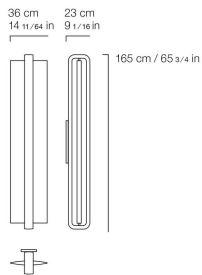

WYNWOOD  
LIGHTS

GIANFRANCO  
**FERRE**  
HOME

---

**DESCRIPTION**

Lamp body in solid beech wood Dyed Smokey Grey, with variable section and regular curve.  
Adjustable lampshade in fabric, plexiglass and varnished metal details.  
Plate for wall fixing in Bronzed Brass finishing.  
Warm LED light with direct power supply.  
Ultra slim transformer hidden in the base.

---

**DIMENSIONS**

WALL LAMP  
**F.WYN.641.A**

L 36 D 23 H 165 CM

---

STRUCTURE

WOOD

Beech Wood Dyed  
Smokey Grey - Matt