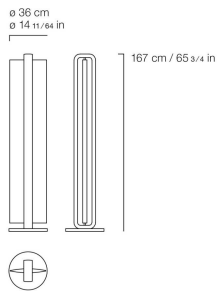

WYNWOOD
LIGHTS

GIANFRANCO
FERRE
HOME

DESCRIPTION

Lamp body in solid beech wood Dyed Smokey Grey with variable section and regular curve.
Adjustable lampshade in fabric, plexiglass and varnished metal details.
Round base in Bronzed Brass finishing.
Warm LED light with direct power supply. 1.5-mt wire with foot switch.
Ultra slim transformer hidden in the base.

DIMENSIONS

FLOOR LAMP
F.WYN.621.A

Ø 36 H 167 CM

STRUCTURE

WOOD

Beech Wood Dyed
Smokey Grey - Matt

BASE

METAL