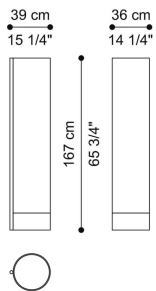

STUARDA  
LIGHTS

GIANFRANCO  
**FERRE**  
HOME

---

DESCRIPTION

Base in metal with Brushed Dark Bronze finishing.  
Shade in white fabric with metal bar with Gold finishing.

---

DIMENSIONS

FLOOR LAMP  
**F.STD.622.A**

L 39 D 36 H 167 CM

---

**BASE**

**METAL**

**Metal Brushed Dark  
Bronze**

---

**DETAILS**

**METAL**