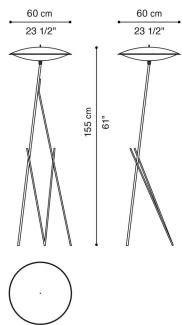

---

**DESCRIPTION**

Structure in metal with Black Chrome finishing.  
Shade in white opaline glass with top in metal with Black Chrome finishing.  
Led light.

---

**DIMENSIONS**

FLOOR LAMP  
**F.LAP.622.A**

Ø 60 H 155 CM

---

STRUCTURE

**METAL**

Metal Black Chrome  
- Glossy

---

DETAILS

**METAL**