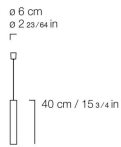

HOPE
LIGHTS

GIANFRANCO
FERRE
HOME

DESCRIPTION

Cylindrical rosette in aluminium varnished in the finishings from the collection.
Black plastic-covered wire supporting the weight of the light-generating body, composed of an aluminium cylinder varnished in the finishings from the collection.
Double height light-generating bodies: 16 and 40 cm. Natural halogen light.
Adjustable for customized installations.

DIMENSIONS

**CHANDELIER
F.HOP.615.A**

Ø 6 H 40 CM

**CHANDELIER
F.HOP.615.B**

Ø 6 H 16 CM

STRUCTURE/CEILING ROSE

METAL

Metal Black - Matt