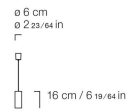

HOPE
LIGHTS

GIANFRANCO
FERRE
HOME

DESCRIPTION

Cylindrical rosette in aluminium varnished in the finishings from the collection.
Black plastic-covered wire supporting the weight of the light-generating body, composed of an aluminium cylinder varnished in the finishings from the collection.
Double height light-generating bodies: 16 and 40 cm. Natural halogen light.
Adjustable for customized installations.

DIMENSIONS

**CHANDELIER
F.HOP.615.A**

Ø 6 H 40 CM

**CHANDELIER
F.HOP.615.B**

Ø 6 H 16 CM

STRUCTURE/CEILING ROSE

METAL

Metal Black - Matt