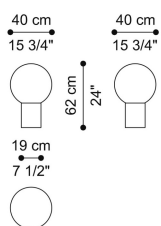

**BULB
LIGHTS**

**GIANFRANCO
FERRE**
HOME

DESCRIPTION

Structure in metal with chromed finishing. Shade in glass.

DIMENSIONS

TABLE LAMP

F.BUL.632.A

L 40 H 62 CM