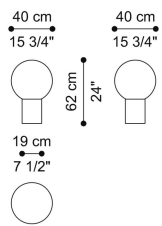

**BULB
LIGHTS**

**GIANFRANCO
FERRE**
HOME

DESCRIPTION

Structure in metal with chromed finishing. Shade in glass.

DIMENSIONS

TABLE LAMP

F.BUL.632.A

L 40 H 62 CM