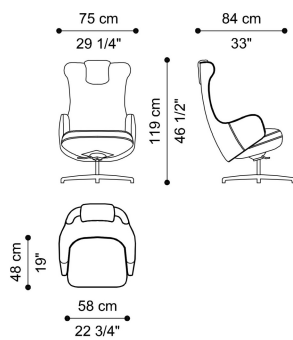

DESCRIPTION

Structure in beech wood and foam. Upholstery in fabric or leather from the collection. Swivel base in metal with Brushed Bronze finishing.

DIMENSIONS

EXECUTIVE CHAIR F.KGN.221.A

L 75 D 84 H 119 CM