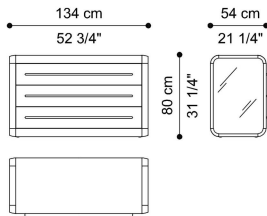

Opening with shaped handle in solid beech wood. Soft closing.

---

**DIMENSIONS**

**DRAWER UNIT**

**F.WYN.322.A**

L 134 D 54 H 80 CM

---

**PROFILES**