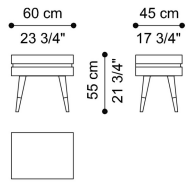

DIMENSIONS

NIGHT TABLE F.SEN.331.A

L 60 D 45 H 55 CM

STRUCTURE

WOOD

Tay Veneered Dyed
Smokey Grey - Matt

LEGS

WOOD