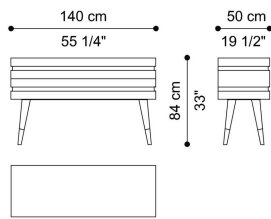

SEAN
NIGHT STORAGE UNITS

GIANFRANCO
FERRE
HOME

SEAN NIGHT STORAGE UNITS

DESCRIPTION

Structure in beech wood with Tay Veneered Dyed Smokey Grey.
Legs in Black Lacquered finishing. Details in Brushed Bronze Lacquered wood.

DIMENSIONS

DRAWER UNIT F.SEN.321.A

L 140 D 50 H 84 CM

STRUCTURE

WOOD

Tay Veneered Dyed
Smokey Grey - Matt

LEGS

WOOD