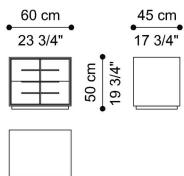

Drawers with handles in 25 x 10 mm aluminium tubing, varnished in Black Chrome or Brushed Bronze finishing.

Inner cover in anthracite microfibre.

Base in multilayer wood with matt Black Lacquered finishing.

---

**DIMENSIONS**

NIGHT TABLE

2 DRAWERS

**F.NOS.331.A**

L 60 D 45 H 50 CM

---

HANDLES/DETAILS