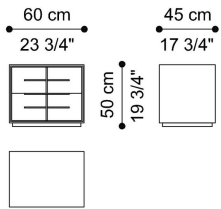

---

**DIMENSIONS**

NIGHT TABLE - 2 DRAWERS

**F.NOS.331.A**

L 60 D 45 H 50 CM

---

**HANDLES/DETAILS**

**METAL**