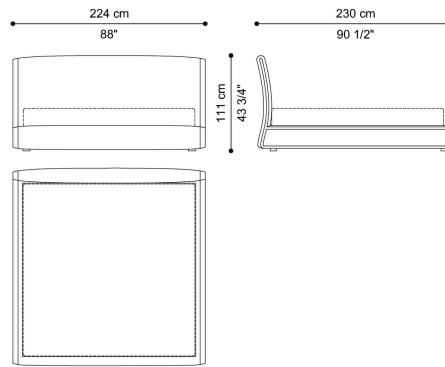

Headboard panel in curved multilayer wood padded with polyurethane foam and covered in fabric or leather from the collection.

Bed frame external structure in solid beech wood dyed Smokey Grey, shaped with variable section, irregular curves and finger joints, installed onto panels with retractable pins.

Bedframe panels in curved multilayer wood covered in dacron and fabric or leather from the collection.

Lateral storage compartments entirely covered in fabric or leather from the collection.

Mattress not included.

DIMENSIONS

BED
FOR MATTRESS 180X200 CM
F.WYN.312.A

L 204 D 230 H 111 CM

BED
FOR MATTRESS 200X200 CM
F.WYN.312.B

L 224 D 230 H 111 CM

OPTIONAL

GF LOGO FOR BED
EMBROIDERED GF LOGO FOR BED
F.ACC.889.AXX

STRUCTURE