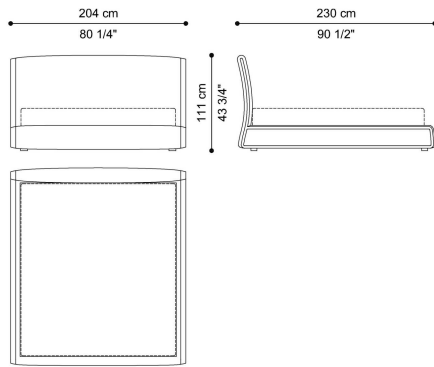

WYNWOOD
BEDS

GIANFRANCO
FERRE
HOME

DESCRIPTION

Headboard external structure in solid beech wood dyed Smokey Grey, shaped with variable section, irregular curves and finger joints, installed onto a panel with retractable pins.

Headboard panel in curved multilayer wood padded with polyurethane foam and covered in fabric or leather from the collection.

Bed frame external structure in solid beech wood dyed Smokey Grey, shaped with variable section, irregular curves and finger joints, installed onto panels with retractable pins.

DIMENSIONS

BED
FOR MATTRESS 180X200 CM
F.WYN.312.A

L 204 D 230 H 111 CM

BED
FOR MATTRESS 200X200 CM
F.WYN.312.B

L 224 D 230 H 111 CM

OPTIONAL

GF LOGO FOR BED
EMBROIDERED GF LOGO FOR BED
F.ACC.889.AXX

STRUCTURE