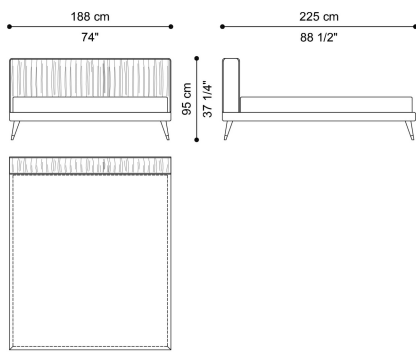

DIMENSIONS

BED
FOR MATTRESS 180X200 CM
F.HIG.312.A

L 188 D 225 H 95 CM

BED
FOR MATTRESS 200X200 CM
F.HIG.312.B

L 208 D 225 H 95 CM

BED
KING SIZE FOR MATTRESS 193X203 CM
F.HIG.312.K

L 201 D 228 H 95 CM

BED
QUEEN SIZE FOR MATTRESS 153X203 CM
F.HIG.312.Q

L 161 D 228 H 95 CM

FEET

WOOD

**Black Lacquered
Wood - Semi-Glossy**

TIPS

WOOD

**Brushed Bronze
Lacquered Wood**

UPHOLSTERY