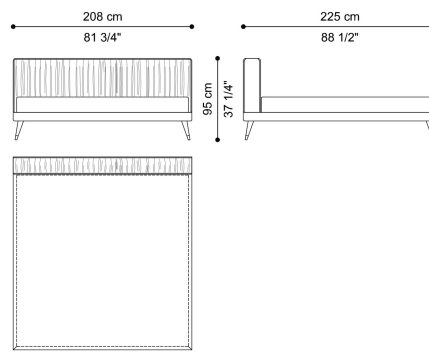

DIMENSIONS

BED
FOR MATTRESS 180X200 CM
F.HIG.312.A

L 188 D 225 H 95 CM

BED
FOR MATTRESS 200X200 CM
F.HIG.312.B

L 208 D 225 H 95 CM

BED
KING SIZE FOR MATTRESS 193X203 CM
F.HIG.312.K

L 201 D 228 H 95 CM

BED
QUEEN SIZE FOR MATTRESS 153X203 CM
F.HIG.312.Q

L 161 D 228 H 95 CM

FEET

WOOD

**Black Lacquered
Wood - Semi-Glossy**

TIPS

WOOD

**Brushed Bronze
Lacquered Wood**

UPHOLSTERY