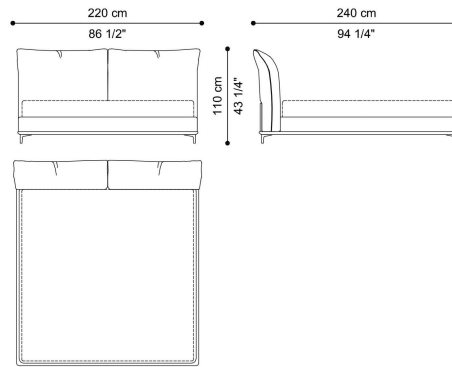

DESCRIPTION

Structure in beech wood and foam. Upholstery in fabric or leather from the collection.  
Feet in metal with Black Chrome finishing. Slatted bed base included. Mattress not included.

DIMENSIONS

BED  
FOR MATTRESS 180X200 CM  
**F.CLP.312.A**

L 200 D 240 H 110 CM

BED  
FOR MATTRESS 200X200 CM  
**F.CLP.312.B**

L 220 D 240 H 110 CM

BED  
KING SIZE FOR MATTRESS 193X203 CM  
**F.CLP.312.K**

L 213 D 243 H 110 CM

BED  
QUEEN SIZE FOR MATTRESS 153X203 CM  
**F.CLP.312.Q**

L 173 D 243 H 110 CM

---

**FEET**

**METAL**

**Metal Black Chrome  
- Glossy**

---

**UPHOLSTERY**