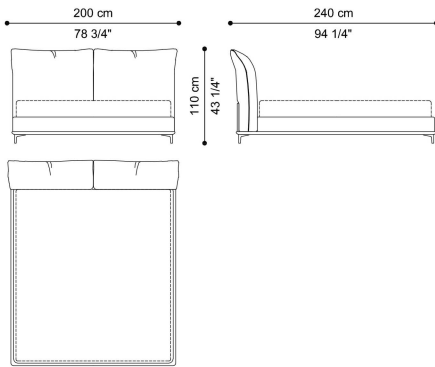

DESCRIPTION

Structure in beech wood and foam. Upholstery in fabric or leather from the collection.  
Feet in metal with Black Chrome finishing. Slatted bed base included. Mattress not included.

DIMENSIONS

BED  
FOR MATTRESS 180X200 CM  
**F.CLP.312.A**

L 200 D 240 H 110 CM

BED  
FOR MATTRESS 200X200 CM  
**F.CLP.312.B**

L 220 D 240 H 110 CM

BED  
KING SIZE FOR MATTRESS 193X203 CM  
**F.CLP.312.K**

L 213 D 243 H 110 CM

BED  
QUEEN SIZE FOR MATTRESS 153X203 CM  
**F.CLP.312.Q**

L 173 D 243 H 110 CM

---

**FEET**

**METAL**

**Metal Black Chrome  
- Glossy**

---

**UPHOLSTERY**