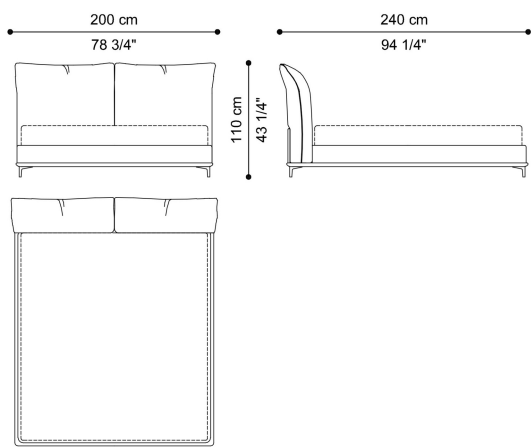

CLAPTON
BEDS

GIANFRANCO
FERRE
HOME

DESCRIPTION

Structure in beech wood and foam. Upholstery in fabric or leather from the collection.
Feet in metal with Black Chrome finishing. Slatted bed base included. Mattress not included.

DIMENSIONS

BED - FOR MATTRESS 180 X 200 CM

F.CLP.312.A

L 200 D 240 H 110 CM

BED - FOR MATTRESS 200 X 200 CM

F.CLP.312.B

L 220 D 240 H 110 CM

BED - KING SIZE FOR MATTRESS 193 X 203 CM

F.CLP.312.K

L 213 D 243 H 110 CM

BED - QUEEN SIZE FOR MATTRESS 153 X 203 CM

F.CLP.312.Q

L 173 D 243 H 110 CM

FEET

METAL

Black Chrome - Glossy