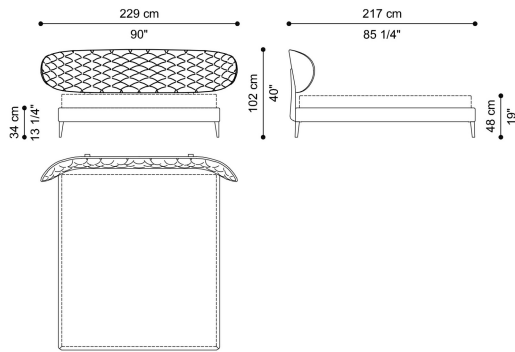

**DESCRIPTION**

Headboard in solid fir wood, curved multilayer poplar wood and padding in expansive polyurethane foam. Capitonné upholstery in fabric or leather from the collection with matching buttons.  
Structural beams supporting the headboard in solid wood, covered in fabric or leather from the collection.  
Bed frame in solid fir wood and expansive polyurethane foam upholstered in fabric or leather from the collection.  
Square section feet in steel, inclined and tapered, with Black Chrome finishing.  
Mattress not included.

**DIMENSIONS**

BED  
FOR MATTRESS 180X200 CM  
**F.BRO.312.A**

L 229 D 217 H 102 CM

BED  
FOR MATTRESS 200X200 CM  
**F.BRO.312.B**

L 249 D 217 H 102 CM

BED  
KING SIZE FOR MATTRESS 193X203 CM  
**F.BRO.312.K**

L 249 D 220 H 102 CM

BED  
QUEEN SIZE FOR MATTRESS 153X203 CM  
**F.BRO.312.Q**

L 202 D 220 H 102 CM

---

**FEET**

**METAL**

**Metal Black Chrome**  
- Glossy

---