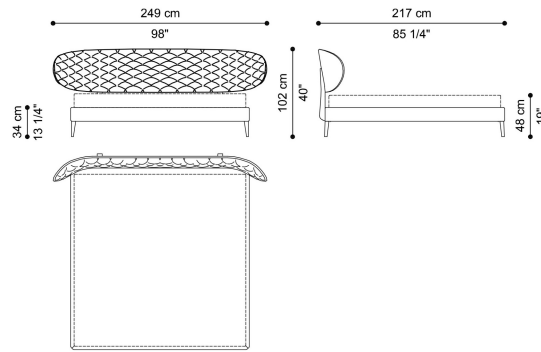

**DESCRIPTION**

Headboard in solid fir wood, curved multilayer poplar wood and padding in expansive polyurethane foam. Capitonné upholstery in fabric or leather from the collection with matching buttons.  
Structural beams supporting the headboard in solid wood, covered in fabric or leather from the collection.  
Bed frame in solid fir wood and expansive polyurethane foam upholstered in fabric or leather from the collection.  
Square section feet in steel, inclined and tapered, with Black Chrome finishing.  
Mattress not included.

**DIMENSIONS**

BED  
FOR MATTRESS 180X200 CM  
**F.BRO.312.A**

L 229 D 217 H 102 CM

BED  
FOR MATTRESS 200X200 CM  
**F.BRO.312.B**

L 249 D 217 H 102 CM

BED  
KING SIZE FOR MATTRESS 193X203 CM  
**F.BRO.312.K**

L 249 D 220 H 102 CM

BED  
QUEEN SIZE FOR MATTRESS 153X203 CM  
**F.BRO.312.Q**

L 202 D 220 H 102 CM

---

**FEET**

**METAL**

**Metal Black Chrome**  
- Glossy

---