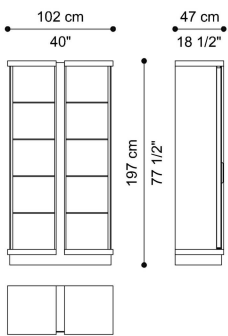

SEAN
DAY STORAGE UNITS

GIANFRANCO
FERRE
HOME

SEAN

DAY STORAGE UNITS

GIANFRANCO
FERRE
HOME

DESCRIPTION

Structure in multilayer wood with Tay Veneered Dyed Smokey Grey finishing. Doors and shelves in Smoked Glass. Wooden handle. Back covered in Calacatta Maximum porcelain gres. Base and central band in wood with Brushed Bronze Lacquered finishing. Internal LED spotlights.

DIMENSIONS

SHOWCASE

F.SEN.112.A

L 102 D 47 H 197 CM

STRUCTURE

WOOD

Tay Veneered Dyed
Smokey Grey - Matt

DOORS/SHELVES