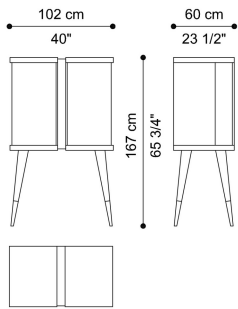

SEAN
DAY STORAGE UNITS

GIANFRANCO
FERRE
HOME

SEAN

DAY STORAGE UNITS

DESCRIPTION

Structure in multilayer wood with Tay Veneered Dyed Smokey Grey finishing. Wooden handle. Inside covered in mirror from the collection and metal profiles with Gold finishing. Central band in wood with Brushed Bronze Lacquered finishing. Internal LED light on opening. Legs in Black Lacquered finishing with tips in Brushed Bronze Lacquered finishing.

DIMENSIONS

BAR CABINET F.SEN.115.A

L 102 D 60 H 167 CM

STRUCTURE

WOOD

Tay Veneered Dyed
Smokey Grey - Matt

INTERIOR

MIRROR