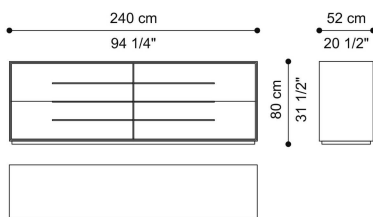

## DIMENSIONS

#### F.NOS.114.A

L 240 D 52 H 80 CM

---

DETAILS

**METAL**

Metal Black Chrome  
- Glossy

Metal Brushed  
Bronze

---