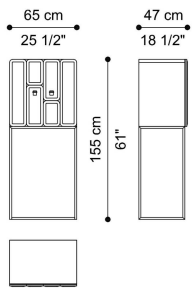

---

**DIMENSIONS**

BAR CABINET

**F.FIV.115.A**

L 65 D 47 H 155 CM

---

**OPTIONAL**

FRONT PANEL  
UPPER RIGHT ELEMENT OF LEFT DOOR IN MARBLE  
FROM THE COLLECTION