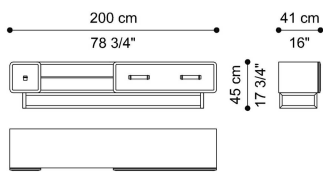

DIMENSIONS

TV HOLDER
F.FIV.242.A

L 200 D 41 H 45 CM

OPTIONAL

FRONT PANEL
SMALL LEFT DRAWER ELEMENT IN MARBLE FROM
THE COLLECTION)
F.FIV.801.BXX

BASE

METAL

Metal Black Chrome
- Glossy