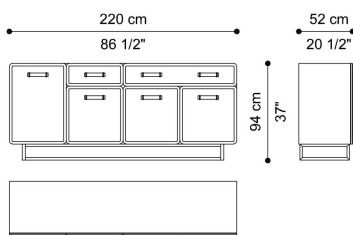

DIMENSIONS

SIDEBOARD

F.FIV.114.B

L 220 D 52 H 94 CM

OPTIONAL

FRONT PANEL

SET OF TWO ELEMENTS (SMALL AND LARGE DRAWER) IN MARBLE FROM THE COLLECTION

F.FIV.801.AXX