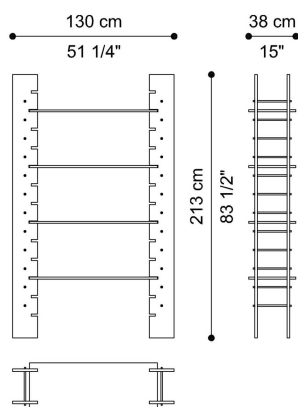

DESCRIPTION

Structure in open-pore Travertino or Rosso Levanto marble. Structural bars in matt brass.
Coupled clear and smoked glass shelves with GF logo.

DIMENSIONS

BOOKCASE

F.FIT.241.A

L 130 D 38 H 213 CM