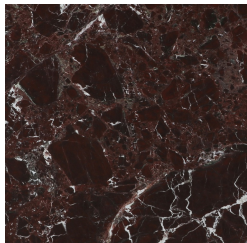

DESCRIPTION

Structure in open-pore Travertino or Rosso Levanto marble. Structural bars in matt brass.
Coupled clear and smoked glass shelves with GF logo.

DIMENSIONS

BOOKCASE

F.FIT.241.A

L 130 D 38 H 213 CM

STRUCTURE

MARBLE/QUARTZITE

Marble Cat. A

Marble cat. A Open
Pore Travertino -
Matt

Marble Cat. B

Marble cat. B Rosso
Levanto - Matt

SHELVES

GLASS

Glass

Clear Glass

Smoked Glass