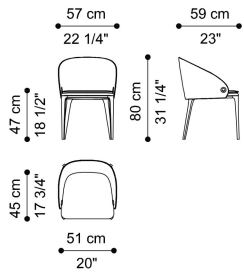

---

**DIMENSIONS**

CHAIR

**F.RIO.132.A**

L 57 D 59 H 80 CM

---

**LEGS**

**WOOD**