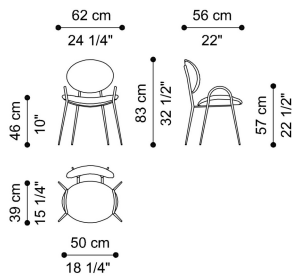

EFFIMERA
CHAIRS

GIANFRANCO
FERRE
HOME

DESCRIPTION

Structure in metal and foam, with Black matt, Brushed Bronze or Black Chrome finishing.
Upholstery in fabric or leather from the collection.

DIMENSIONS

CHAIR
F.EFE.132.A

L 62 D 56 H 83 CM

STRUCTURE

METAL

Metal Brushed
Bronze

Metal Black - Matt

Metal Black Chrome
- Glossy

UPHOLSTERY

FABRIC / LEATHER