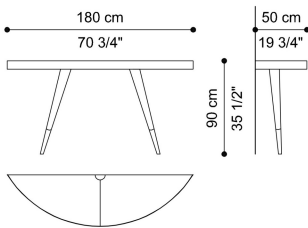

DIMENSIONS

CONSOLE
F.MAF.541.A

L 180 D 50 H 90 CM

OPTIONAL

SURCHARGE
POLYESTER FINISH ON SAHARA NOIR MARBLE TOP
F.MAF.802.AXX

TOP

MARBLE/ONYX

Marble Cat. A
Bianco Carrara -
Polished