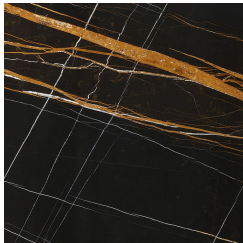

MAYFAIR
CONSOLES

GIANFRANCO
FERRE
HOME

DESCRIPTION

Structure in beech wood. Top in marble from the collection or in wood with Tay Veneered Dyed Smokey Grey finishing with metal profile in Brushed Bronze finishing.
Legs in Black Lacquered finishing with tips in Brushed Bronze Lacquered finishing.

Marble Cat. A Black
And Gold - Polished

Marble Cat. A
Damasco - Brushed

Marble Cat. A
Emperador Dark -
Polished

Marble Cat. A Black
Marquina - Polished

Marble Cat. A
Travertino - Honed

Marble Cat. B
Sahara Noir -
Polyester Polished

WOOD

Tay Veneered Dyed
Smokey Grey - Matt

PROFILE

METAL

Metal Brushed
Bronze

LEGS

WOOD

**Black Lacquered
Wood - Semi-Glossy**

TIPS

WOOD

**Brushed Bronze
Lacquered Wood**