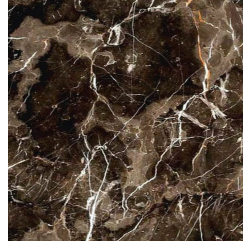

MAYFAIR
CONSOLES

GIANFRANCO
FERRE
HOME

DESCRIPTION

Structure in beech wood. Top in marble from the collection or in wood with Tay Veneered Dyed Smokey Grey finishing with metal profile in Brushed Bronze finishing.
Legs in Black Lacquered finishing with tips in Brushed Bronze Lacquered finishing.

DIMENSIONS

CONSOLE
F.MAF.541.A

L 180 D 50 H 90 CM

OPTIONAL

SURCHARGE
POLYESTER FINISH ON SAHARA NOIR MARBLE TOP
F.MAF.802.AXX

TOP

MARBLE/ONYX

Marble Cat. A
Bianco Carrara -
Polished

Marble Cat. A Black
And Gold - Polished

Marble Cat. A
Damasco - Brushed

Marble Cat. A
Emperador Dark -
Polished

Marble Cat. A Black
Marquina - Polished

Marble Cat. A
Travertino - Honed

Marble Cat. B
Sahara Noir -
Polyester Polished

WOOD

Tay Veneered Dyed
Smokey Grey - Matt

PROFILE

METAL

Metal Brushed
Bronze

LEGS

WOOD

**Black Lacquered
Wood - Semi-Glossy**