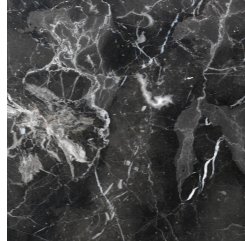

MAYFAIR
CONSOLES

GIANFRANCO
FERRE
HOME

DESCRIPTION

Structure in beech wood. Top in marble from the collection or in wood with Tay Veneered Dyed Smokey Grey finishing with metal profile in Brushed Bronze finishing.
Legs in Black Lacquered finishing with tips in Brushed Bronze Lacquered finishing.

DIMENSIONS

CONSOLE
F.MAF.541.A

L 180 D 50 H 90 CM

OPTIONAL

SURCHARGE
POLYESTER FINISH ON SAHARA NOIR MARBLE TOP
F.MAF.802.AXX

TOP

MARBLE/ONYX

Marble Cat. A
Bianco Carrara -
Polished

Marble Cat. A Black
And Gold - Polished

Marble Cat. A
Damasco - Brushed

Marble Cat. A
Emperador Dark -
Polished

Marble Cat. A Black
Marquina - Polished

Marble Cat. A
Travertino - Honed

Marble Cat. B
Sahara Noir -
Polyester Polished

WOOD

Tay Veneered Dyed
Smokey Grey - Matt

PROFILE

METAL

Metal Brushed
Bronze

LEGS

WOOD

**Black Lacquered
Wood - Semi-Glossy**