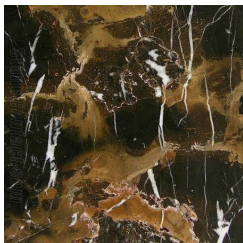

MAYFAIR
CONSOLES

GIANFRANCO
FERRE
HOME

DESCRIPTION

Structure in beech wood. Top in marble from the collection or in wood with Tay Veneered Dyed Smokey Grey finishing with metal profile in Brushed Bronze finishing.
Legs in Black Lacquered finishing with tips in Brushed Bronze Lacquered finishing.

DIMENSIONS

CONSOLE

F.MAF.541.A

L 180 D 50 H 90 CM

OPTIONAL

SURCHARGE

Polyester finish on Sahara Noir marble top

F.MAF.802.AXX

TOP

MARBLE/QUARTZITE

Marble Cat. A

Marble cat. A Bianco Carrara - Polished

Marble cat. A Black and Gold - Polished

Marble cat. A Black Marquina - Polished

Marble cat. A Damasco - Brushed

Marble cat. A Emperador Dark - Polished

Marble cat. A Open
Pore Travertino -
Matt

Marble cat. A Tundra
Grey - Polished

Marble Cat. B

Marble cat. B Rosso
Levanto - Matt

Marble cat. B Sahara
Noir - Polyester
Polished

WOOD

Tay Veneered Wood

Tay Veneered Dyed
Smokey Grey - Matt