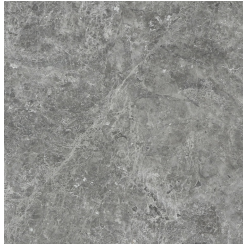

MAYFAIR
CONSOLES

GIANFRANCO
FERRE
HOME

DESCRIPTION

Structure in beech wood. Top in marble from the collection or in wood with Tay Veneered Dyed Smokey Grey finishing with metal profile in Brushed Bronze finishing.
Legs in Black Lacquered finishing with tips in Brushed Bronze Lacquered finishing.

DIMENSIONS

CONSOLE

F.MAF.541.A

L 180 D 50 H 90 CM

OPTIONAL

SURCHARGE

Polyester finish on Sahara Noir marble top

F.MAF.802.AXX

TOP

MARBLE/QUARTZITE

Marble Cat. A

Marble cat. A Bianco Carrara - Polished

Marble cat. A Black and Gold - Polished

Marble cat. A Black Marquina - Polished

Marble cat. A Damasco - Brushed

Marble cat. A Emperador Dark - Polished

Marble cat. A Open
Pore Travertino -
Matt

Marble cat. A Tundra
Grey - Polished

Marble Cat. B

Marble cat. B Rosso
Levanto - Matt

Marble cat. B Sahara
Noir - Polyester
Polished

WOOD

Tay Veneered Wood

Tay Veneered Dyed
Smokey Grey - Matt