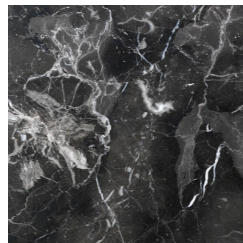

MAYFAIR
CONSOLES

GIANFRANCO
FERRE
HOME

DESCRIPTION

Structure in beech wood. Top in marble from the collection or in wood with Tay Veneered Dyed Smokey Grey finishing with metal profile in Brushed Bronze finishing.
Legs in Black Lacquered finishing with tips in Brushed Bronze Lacquered finishing.

DIMENSIONS

CONSOLE

F.MAF.541.A

L 180 D 50 H 90 CM

OPTIONAL

SURCHARGE

Polyester finish on Sahara Noir marble top

F.MAF.802.AXX

TOP

MARBLE/QUARTZITE

Marble Cat. A

Marble cat. A Bianco Carrara - Polished

Marble cat. A Black and Gold - Polished

Marble cat. A Black Marquina - Polished

Marble cat. A Damasco - Brushed

Marble cat. A Emperador Dark - Polished

Marble cat. A Open
Pore Travertino -
Matt

Marble cat. A Tundra
Grey - Polished

Marble Cat. B

Marble cat. B Rosso
Levanto - Matt

Marble cat. B Sahara
Noir - Polyester
Polished

WOOD

Tay Veneered Wood

Tay Veneered Dyed
Smokey Grey - Matt