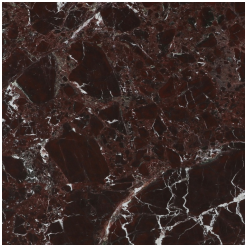

MAYFAIR
CONSOLES

GIANFRANCO
FERRE
HOME

DESCRIPTION

Structure in beech wood. Top in marble from the collection or in wood with Tay Veneered Dyed Smokey Grey finishing with metal profile in Brushed Bronze finishing.
Legs in Black Lacquered finishing with tips in Brushed Bronze Lacquered finishing.

DIMENSIONS

CONSOLE

F.MAF.541.A

L 180 D 50 H 90 CM

OPTIONAL

SURCHARGE

Polyester finish on Sahara Noir marble top

F.MAF.802.AXX

TOP

MARBLE/QUARTZITE

Marble Cat. A

Marble cat. A Bianco Carrara - Polished

Marble cat. A Black and Gold - Polished

Marble cat. A Black Marquina - Polished

Marble cat. A Damasco - Brushed

Marble cat. A Emperador Dark - Polished

Marble cat. A Open
Pore Travertino -
Matt

Marble cat. A Tundra
Grey - Polished

Marble Cat. B

Marble cat. B Rosso
Levanto - Matt

Marble cat. B Sahara
Noir - Polyester
Polished

WOOD

Tay Veneered Wood

Tay Veneered Dyed
Smokey Grey - Matt