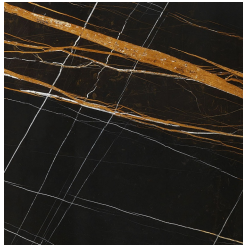

MAYFAIR
CONSOLES

GIANFRANCO
FERRE
HOME

DESCRIPTION

Structure in beech wood. Top in marble from the collection or in wood with Tay Veneered Dyed Smokey Grey finishing with metal profile in Brushed Bronze finishing.
Legs in Black Lacquered finishing with tips in Brushed Bronze Lacquered finishing.

TOP

MARBLE/QUARTZITE

Marble Cat. A

Marble cat. A Bianco Carrara - Polished

Marble cat. A Black and Gold - Polished

Marble cat. A Black Marquina - Polished

Marble cat. A Damasco - Brushed

Marble cat. A Emperador Dark - Polished

Marble cat. A Open
Pore Travertino -
Matt

Marble cat. A Tundra
Grey - Polished

Marble Cat. B

Marble cat. B Rosso
Levanto - Matt

Marble cat. B Sahara
Noir - Polyester
Polished

WOOD

Tay Veneered Wood

Tay Veneered Dyed
Smokey Grey - Matt

PROFILE

METAL

Brushed Bronze

Metal Brushed
Bronze

LEGS

WOOD

Semi-Glossy Lacquered Wood

Black Lacquered
Wood - Semi-Glossy