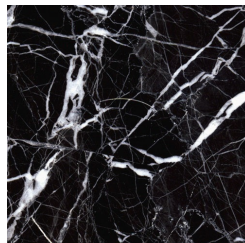

MAYFAIR
CONSOLES

GIANFRANCO
FERRE
HOME

DESCRIPTION

Structure in beech wood. Top in marble from the collection or in wood with Tay Veneered Dyed Smokey Grey finishing with metal profile in Brushed Bronze finishing.
Legs in Black Lacquered finishing with tips in Brushed Bronze Lacquered finishing.

TOP

MARBLE/QUARTZITE

Marble Cat. A

Marble cat. A Bianco Carrara - Polished

Marble cat. A Black and Gold - Polished

Marble cat. A Black Marquina - Polished

Marble cat. A Damasco - Brushed

Marble cat. A Emperador Dark - Polished

Marble cat. A Open
Pore Travertino -
Matt

Marble cat. A Tundra
Grey - Polished

Marble Cat. B

Marble cat. B Rosso
Levanto - Matt

Marble cat. B Sahara
Noir - Polyester
Polished

WOOD

Tay Veneered Wood

Tay Veneered Dyed
Smokey Grey - Matt