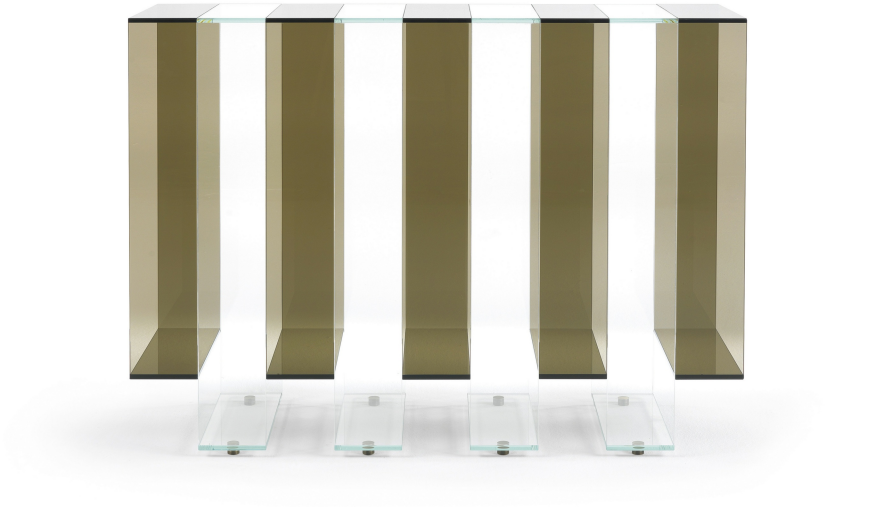

JENGA
CONSOLES

GIANFRANCO
FERRE
HOME

DESCRIPTION

Structure in bronzed and clear glass or smoked and satin clear glass. Tips in Brushed Bronze finishing.

DIMENSIONS

CONSOLE
F.JEN.541.A

L 126 D 40 H 92 CM

STRUCTURE

GLASS

Bronzed Glass

Clear Glass

Smoked Glass

TIPS

METAL

Metal Brushed
Bronze
