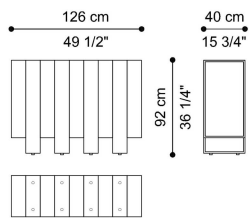

JENGA
CONSOLES

GIANFRANCO
FERRE
HOME

DESCRIPTION

Structure in bronzed and clear glass or smoked and satin clear glass. Tips in Brushed Bronze finishing.

DIMENSIONS

CONSOLE
F.JEN.541.A

L 126 D 40 H 92 CM

STRUCTURE